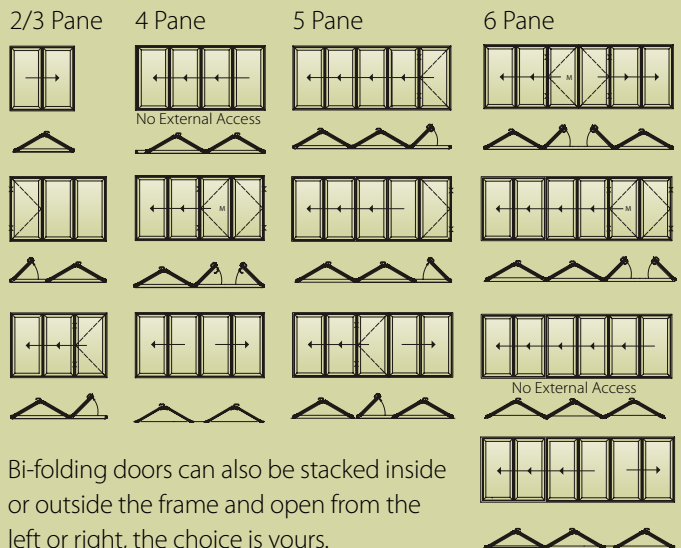

French doors can be specified either as a pair of doors, doors with side screens or even with openers in the side screens. Bear in mind that the maximum door width is around 1800mm or 2000mm at a push with extra hinges, which is the reason that customers opt for side screens. French doors can be fitted with restrictors to hold them open at 90 degrees, or aperture permitting, you can fold them back and fit cabin hooks to hold them in position.

Classic choice offering unrestricted access

Bi-fold Doors

Bi-fold doors are typically a set of 2 or more standard size glass doors that open in a concertina style and neatly fold flat when open. Unlike a sliding patio door that remains only half open, bi-fold doors fully open to seamlessly connect your living space with your terrace, patio or garden.

Stylish and perfectly engineered

Made to measure in our state of the art facility

Bi-folding doors can also be stacked inside or outside the frame and open from the left or right, the choice is yours.

Enjoy an effortless style