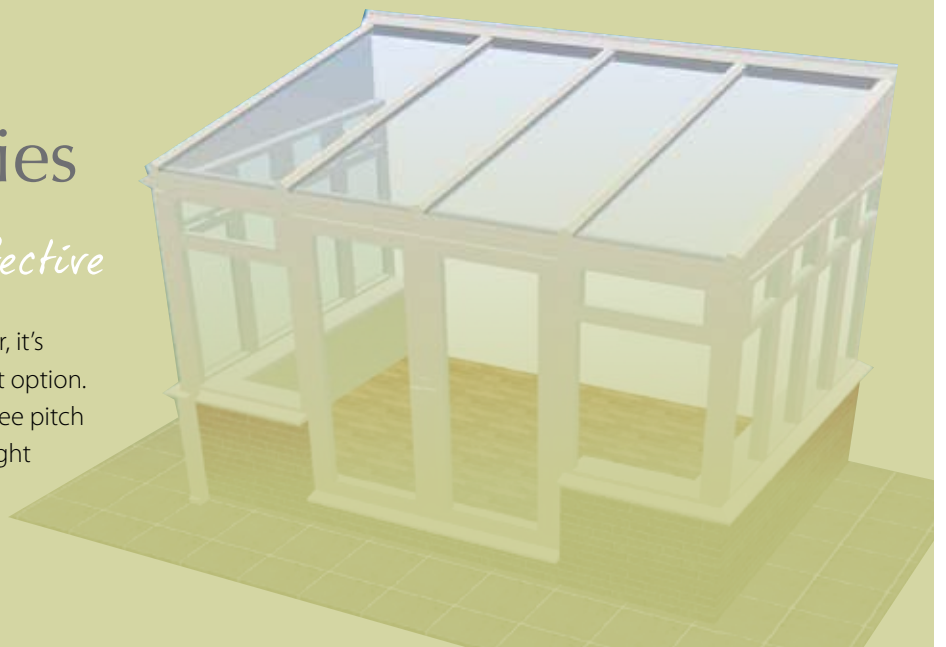

We are here to help you every step of the way

Victorian Conservatories

Elegant and traditional style

Victorian conservatories offer a traditional look; they tend to have three or five facets to the front elevation, and ornate detailing along the ridge of the apex roof.

Gable Conservatories

Add luxury, space and value to your home

This style features a flat Gable frame to the front elevation, which gives you the opportunity to make a real statement with an attractive bespoke design. This design is perfect if you opt for blinds as all of the roof glass units are rectangular in shape; fitting blinds to Edwardian and Victorian Conservatories can be complicated and expensive.

For extra peace of mind all our installations have insurance backed guarantees

Our high quality lean-to conservatories are the most competitively priced options and an ideal option where there are height restrictions around your home

Lean-To Conservatories

Stylish and cost effective

The Lean-to is still incredibly popular, it's simplicity makes this the lowest cost option. This style is available with a 2.5 degree pitch which makes it ideal if you have height restrictions. It is also widely used where there are adjoining walls.