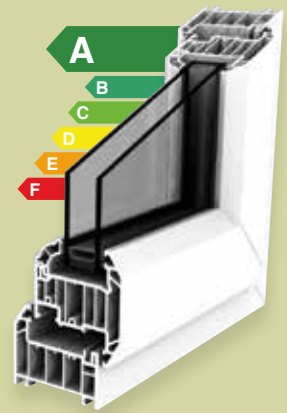

Why choose Kayvex Windows?

We have built a reputation for high quality products, professional service and value for money. Our dedicated team are all local residents who are passionate about the area and take pride in seeing it flourish through stylish, secure and energy efficient windows, doors and conservatories.

A lot of our business has been a result of recommendations by satisfied customers

Quality without Compromise

We specialise in making homes like yours more secure, more energy efficient and more beautiful. We achieve this by using expert installers to fit British-made products to an exceptional standard. The products we install are high quality, well tested and well trusted by our thousands of happy customers. Our track record proves that 'to replace really can be to upgrade'. Our products put the elegance into energy efficiency, the style into security and a lifetime of enjoyment into high performance.

So whether you're looking for more of a wow factor, better security, lower heating bills, or to add more value to your home, we'll help you achieve your aims.

Take a look to find out how we can help transform your home.