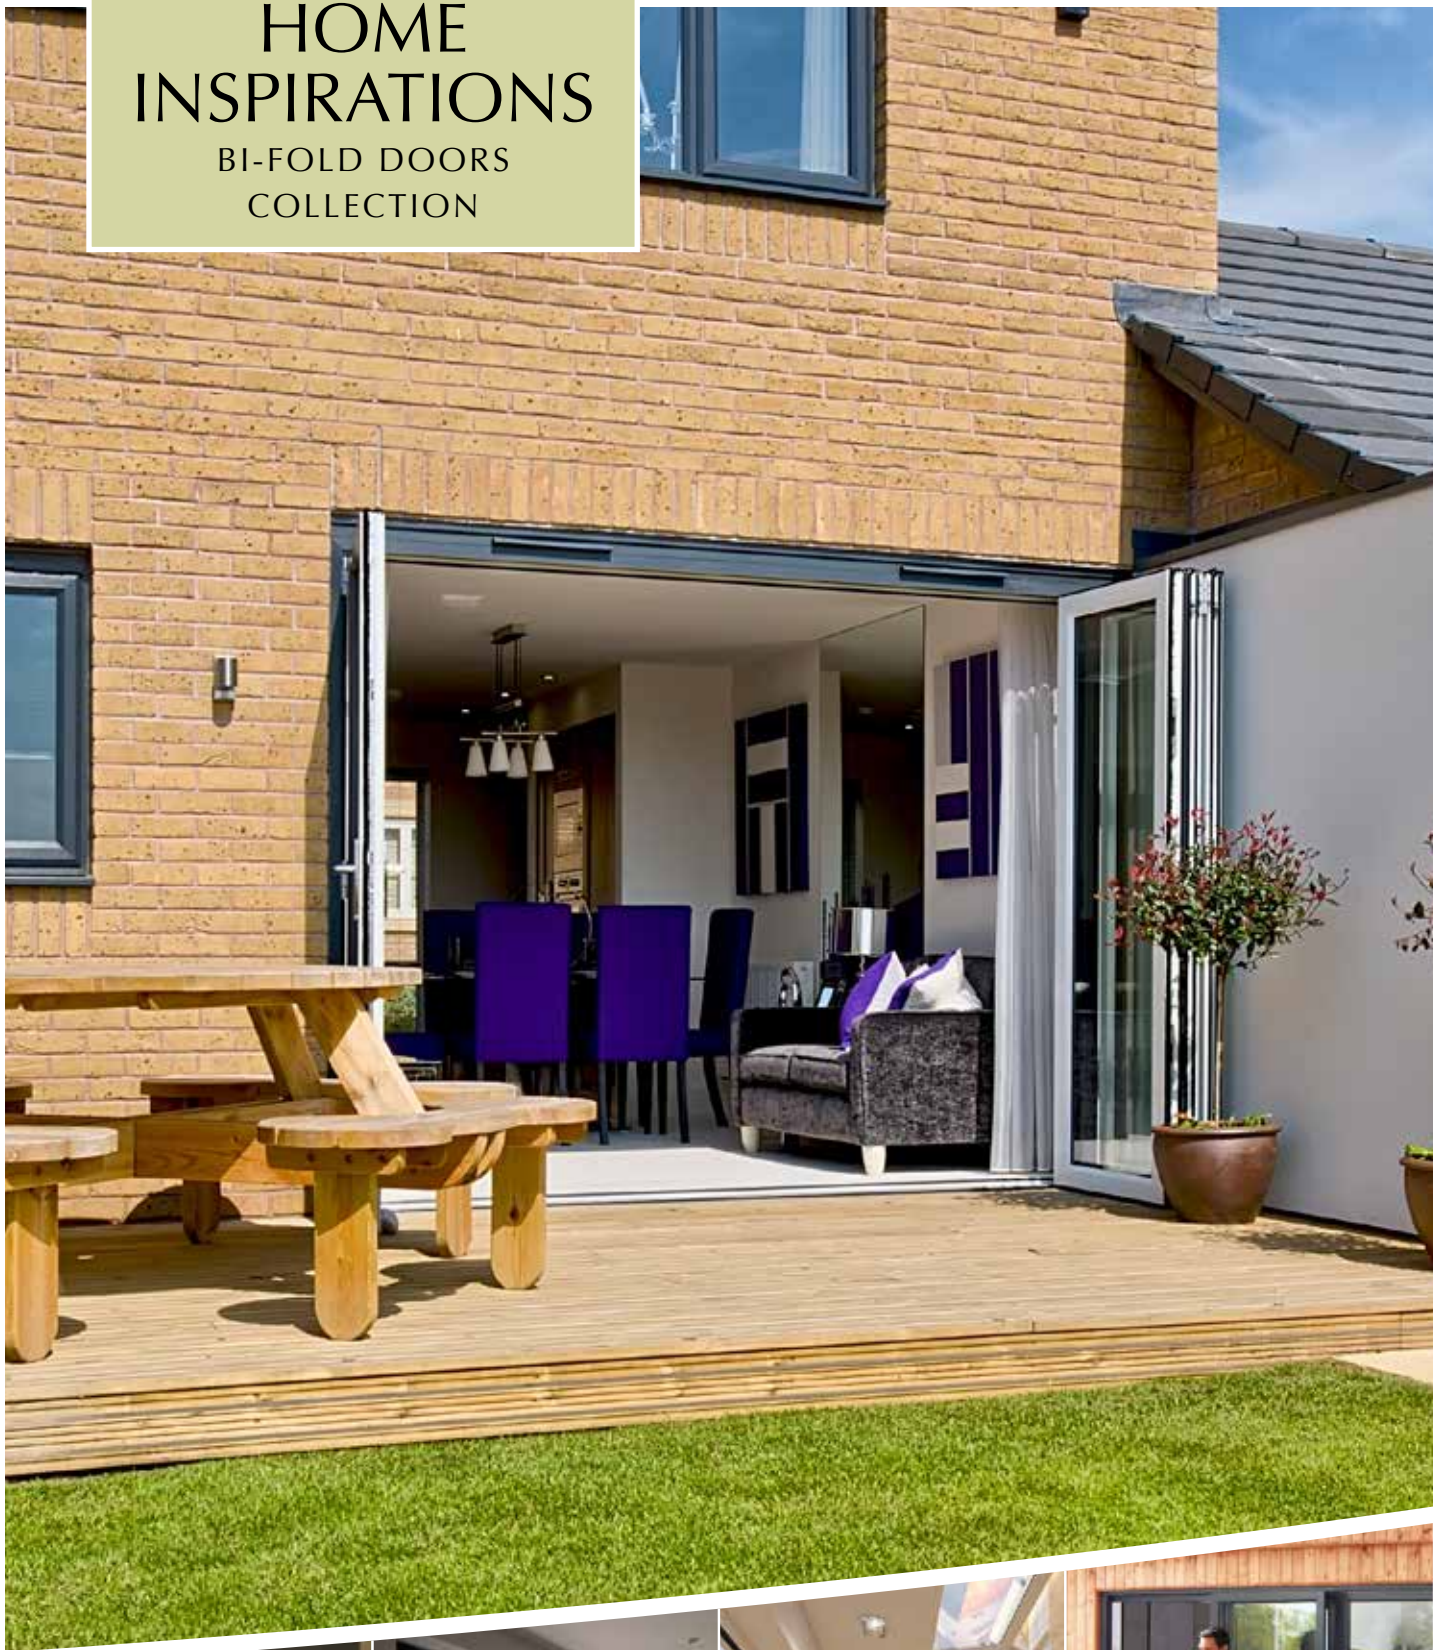

HOME INSPIRATIONS

BI-FOLD DOORS
COLLECTION

Call 01903 723362
Littlehampton Showroom
www.kayvex.co.uk

Kayvex
Windows
Doors & Conservatories