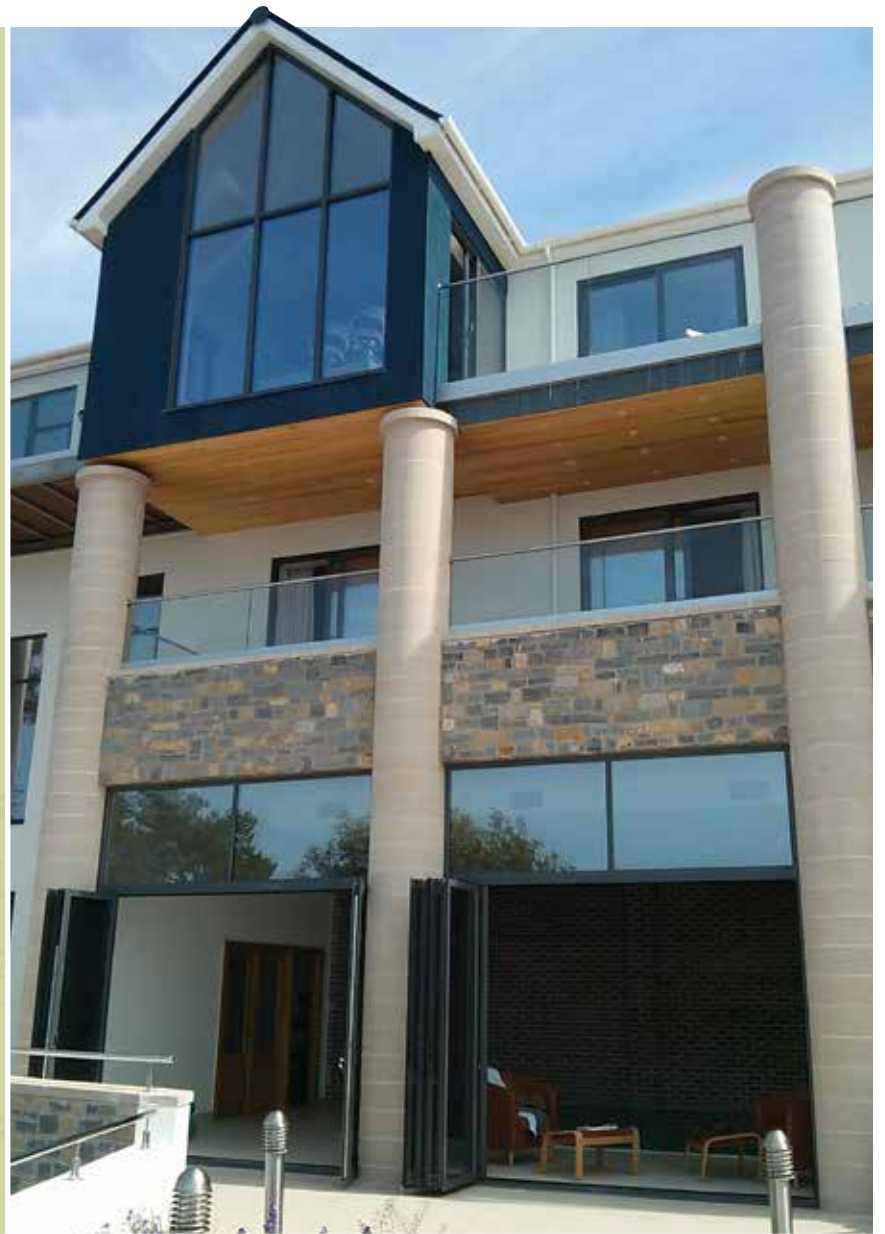

01903 723362 www.kayvex.co.uk

Aluminium

Lightweight, strong and durable – these are just three reasons why aluminium is a great choice for bi-folding doors.

Aluminium offers you choice and unsurpassed quality, whether you want to match slim historical steel windows or create an architect designed masterpiece. We offer an unlimited range of colours in a variety of finishes and a choice of over 85,000 components, aluminium is perfect for that special project.

We manufacture aluminium bi-fold doors in our own bespoke factory

Stunning Bi-fold Doors

Bi-fold doors are typically a set of 2 or more standard size glass doors that open in a concertina style and neatly fold flat when open. Unlike a sliding patio door that remains only half open, bi-fold doors fully open to seamlessly connect your living space with your terrace, patio or garden.